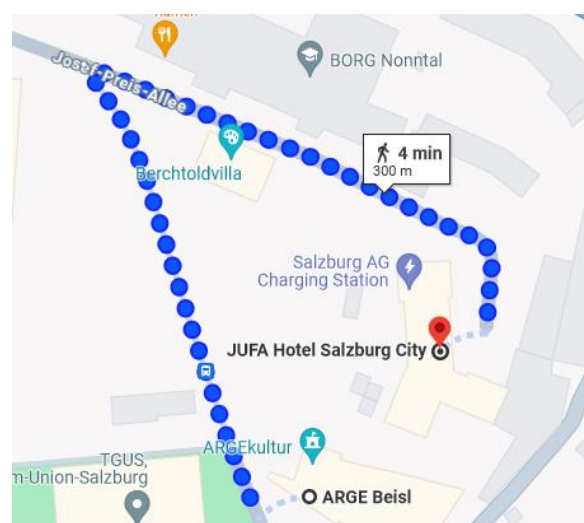

2,8 km from Salzburg main station

Restaurant

On Monday 24 June 2024, the Interreg Alpine Space programme invites all participants of the seminar to a common dinner at Arge Beisl. The restaurant is located right next to the JUFA Hotel.

Arge Beisl

Ulrike-Gschwandtner-Straße 5

5020 Salzburg

Travel & on-site mobility

How to reach the venue

The **JUFA Hotel** is located in the neighborhood of Nonntal in the center of Salzburg and it is easily reachable starting from Salzburg main train station:

- ✔ **On foot:** 2,8 km from Salzburg main station, approx. 40 minutes
- ✔ **By bus:** O-Bus 6 (direction “Salzburg Ludwig-Schmederer-Platz”), O-Bus 3 (direction “Salzburg-Süd S-Bahn”), O-Bus 5 and 25 (direction “Grödig Untersbergbahn”), take 12 minutes from Salzburg main station to the stop “Salzburg Justizgebäude”. From the bus stop you will reach the JUFA Hotel in 6min by foot (450m). Busses runs approx. every 8 to 15min. Tickets at the bus stop (machine) for the O-bus.

9 min walk from the main station

Approx. 25 minutes by bus from the venue

Hotel am Mirabellplatz

Address: Paris-Lodron-Straße 1, 5020 Salzburg

Contact: +43 662 881688 | mirabell@imlauer.com

14 min walk from the main station