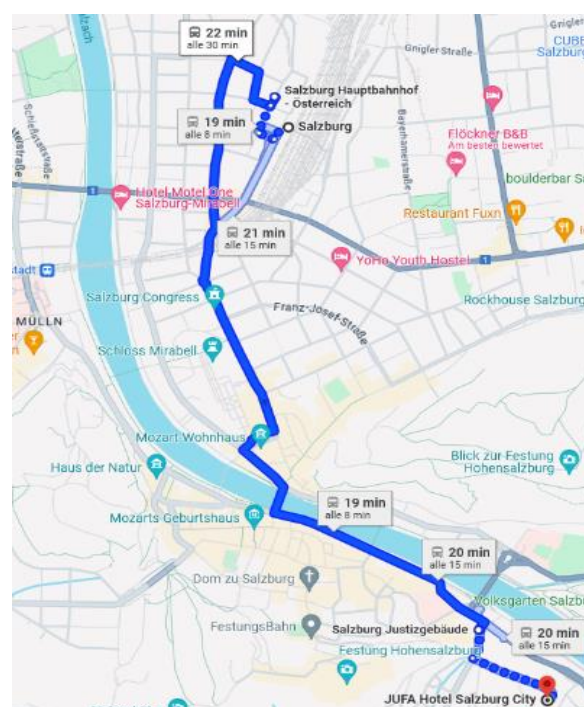

2,8 km from Salzburg main station

Restaurant

On Monday 24 June 2024, the Interreg Alpine Space programme invites all participants of the seminar to a common dinner at Arge Beisl. The restaurant is located right next to the JUFA Hotel.

Arge Beisl

Ulrike-Gschwandtner-Straße 5

5020 Salzburg

Travel & on-site mobility

How to reach the venue

The **JUFA Hotel** is located in the neighborhood of Nonntal in the center of Salzburg and it is easily reachable starting from Salzburg main train station:

- ✔ **On foot:** 2,8 km from Salzburg main station, approx. 40 minutes
- ✔ **By bus:** O-Bus 6 (direction “Salzburg Ludwig-Schmederer-Platz”), O-Bus 3 (direction “Salzburg-Süd S-Bahn”), O-Bus 5 and 25 (direction “Grödig Untersbergbahn”), take 12 minutes from Salzburg main station to the stop “Salzburg Justizgebäude”. From the bus stop you will reach the JUFA Hotel in 6min by foot (450m). Busses runs approx. every 8 to 15min. Tickets at the bus stop (machine) for the O-bus.

How to get around in Salzburg

- ✔ **Public transport:** The JUFA is approximately 5 min away from the historic center. Plan of public transport available [here](#).
- ✔ **Taxi:** Taxis are available under the number +43 662 8111.