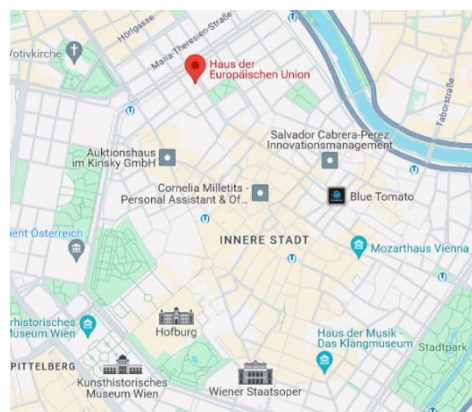

Idea Lab

Practical information

09-10 April 2024 | Haus der Europäischen Union, Vienna

Meeting venue

Haus der Europäischen Union
Wipplingerstraße 35
1010 Vienna

Travel & on-site mobility

How to reach the venue

The Haus der Europäischen Union is located in the center of Vienna and it is easily reachable with public transport:

- ✔ **From the train station (Wien Hauptbahnhof):** Circa 25 minutes. Take tram D (direction “Nußdorf/Beethovengang”) and stop at “Börse”. Venue is 150m from the bus stop.
- ✔ **From the airport (Wien Flughafen):** Circa 40 minutes. Take the City Airport Train (CAT) till Wien Mitte, then the underground 4 (direction “Heiligenstadt”) and stop at “Schottenring”. Venue is 650m from the underground stop.