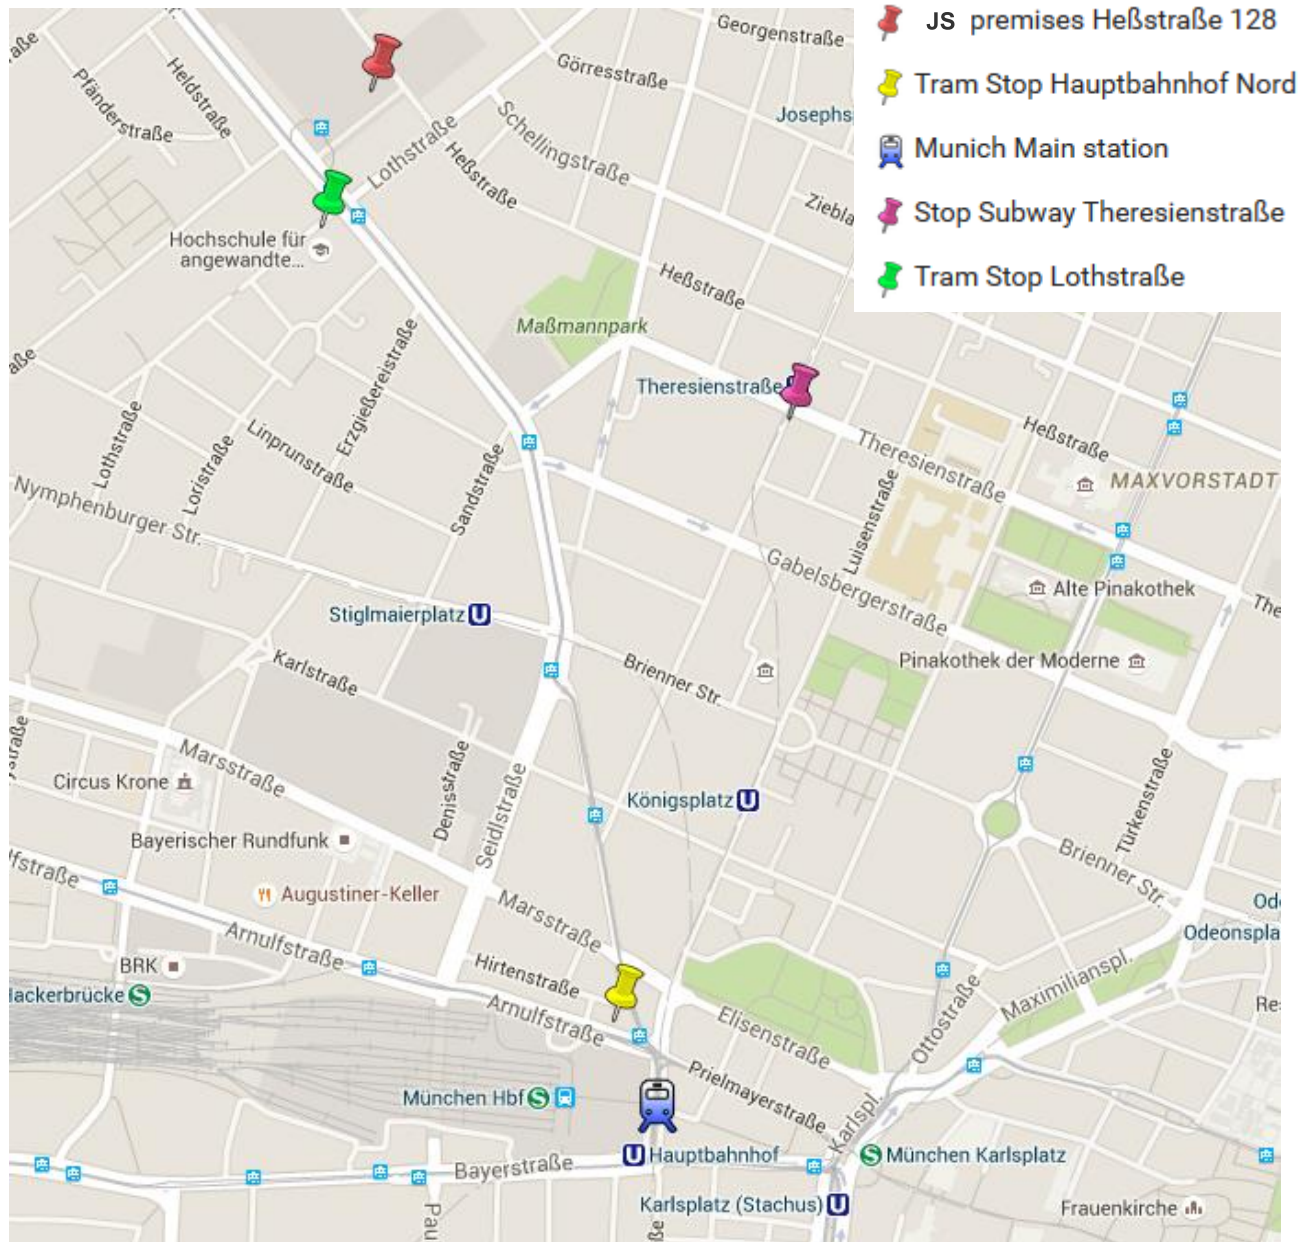

How to reach the Joint Secretariat premises

From **Munich Airport** take **S-Bahn S1 or S8** and get out at **Munich Hauptbahnhof**.
 From **Hauptbahnhof Nord** take **tram 20, 21 or 22** in direction of Hochschule München, Moosach Bahnhof or Westfriedhof and get out at tram stop **Lothstraße / Hochschule München**.
 Follow Lothstraße in Northern direction and turn left into Heßstraße. (5 minutes on foot, ca. 450 m.)
 From **Hauptbahnhof** you might also take **subway U2** in direction of Feldmoching. From U2 stop **Theresienstraße** it's about 15 minutes on foot.