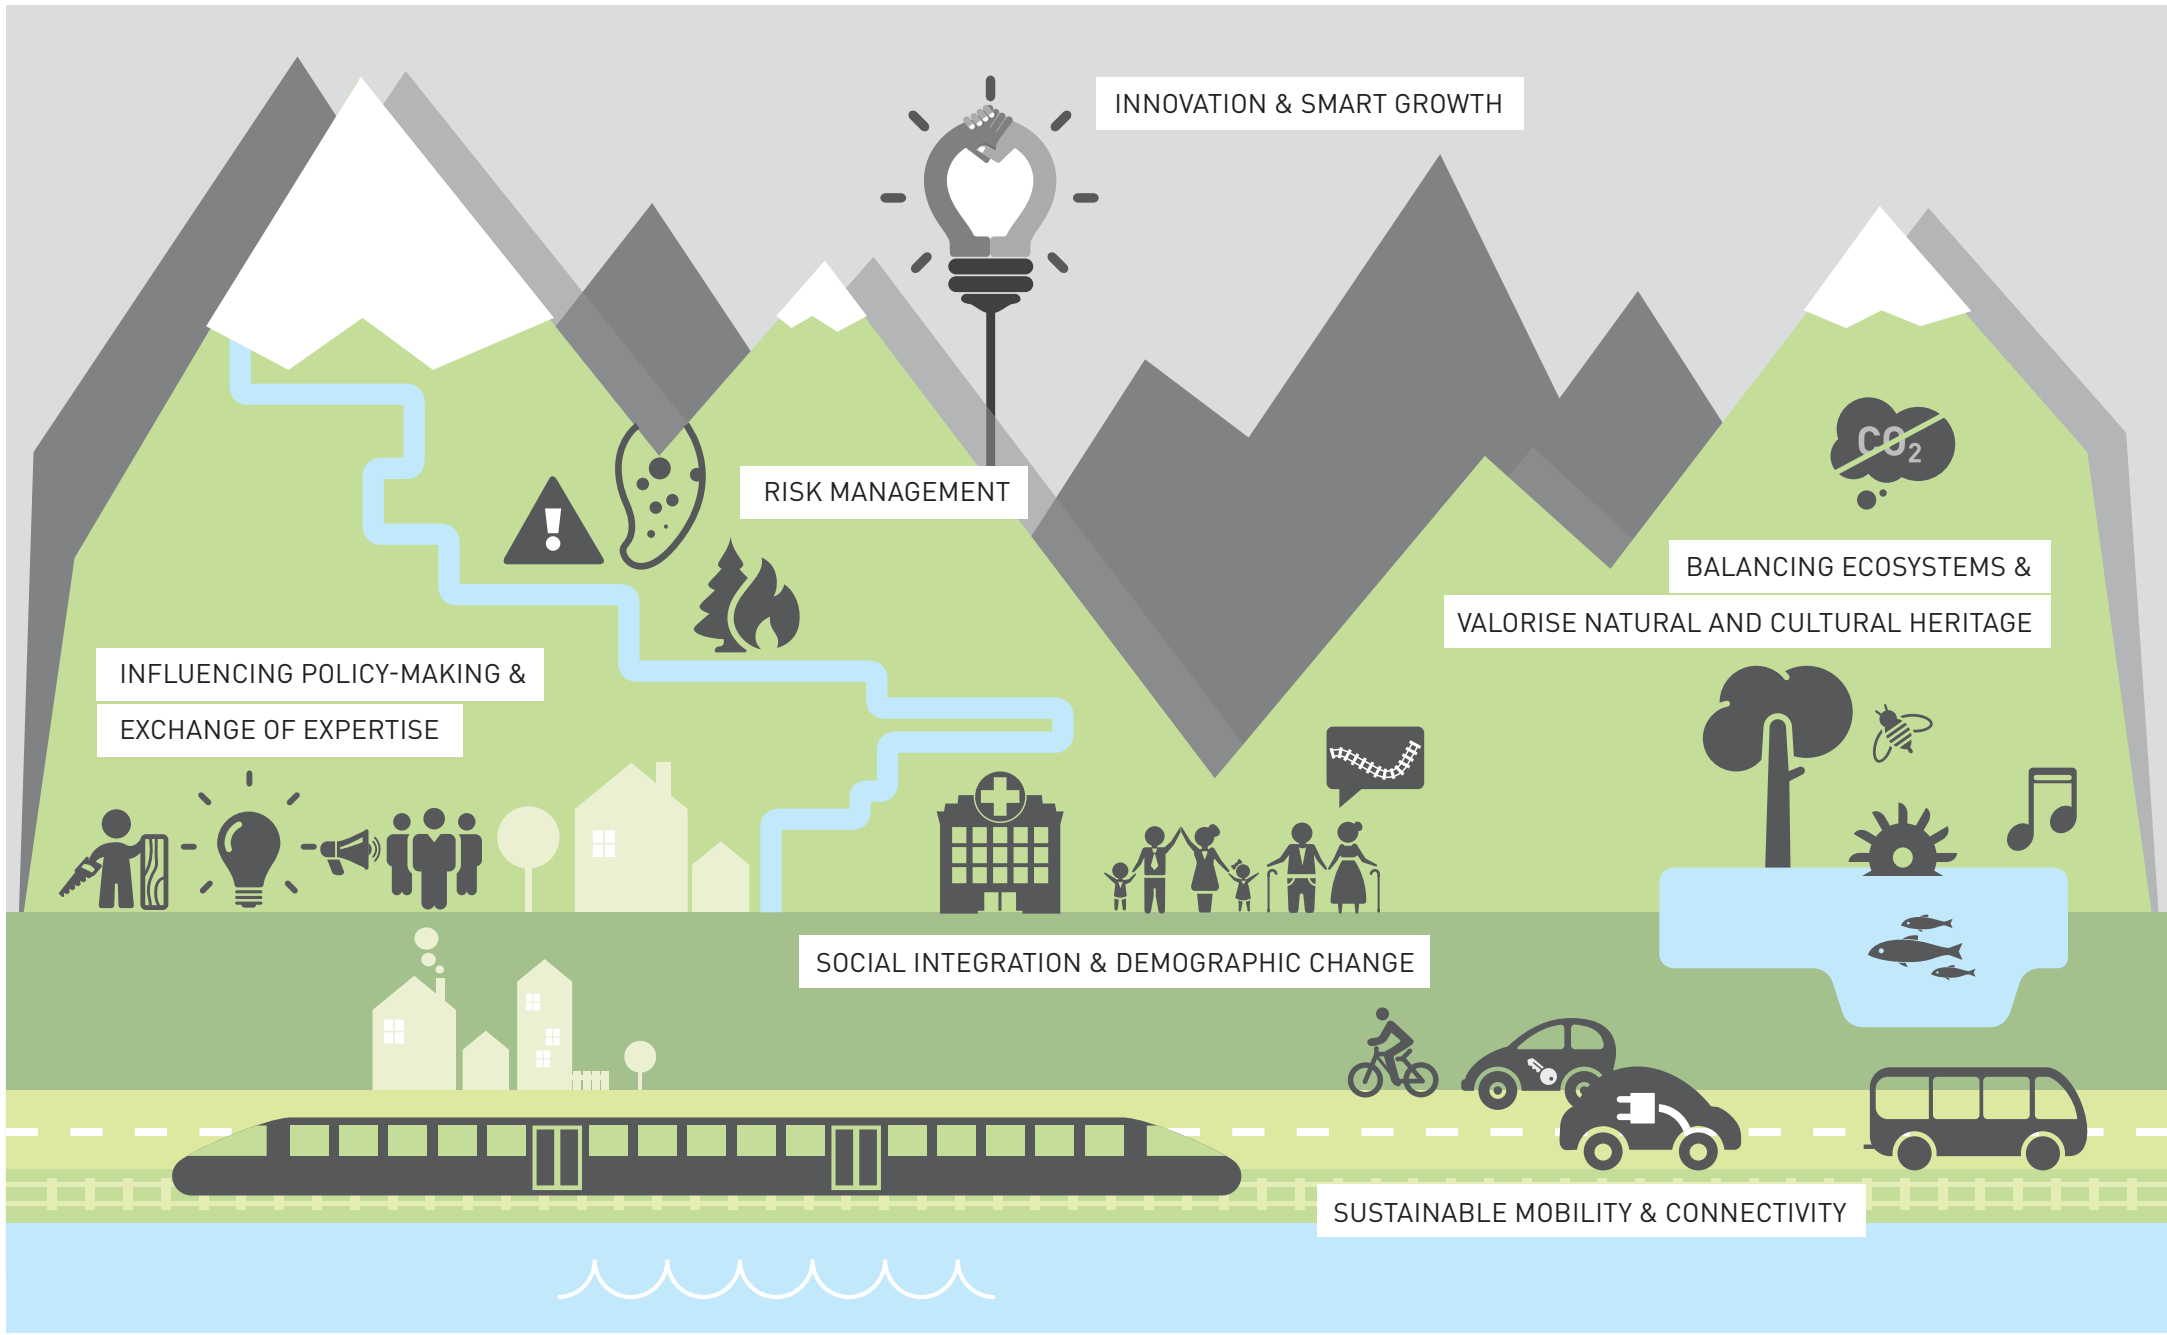

THE ALPINE SPACE PROGRAMME AT A GLANCE

Alpine Space programme

ABOUT

The Alpine Space programme connects actors from various sectors and different policy levels from the programme's 7 countries. They cooperate to tackle common challenges, exchange ideas and develop new working methods, with the aim of influencing policy-making. Sharing their experiences and expertise, they work towards improving the quality of life for 66 million people in one of the most unique areas of Europe. Actions supported by the programme help to make the Alpine Space more innovative, CO₂-friendly, better connected and they contribute to an improved governance.

Budget
The programme is financed through the European Regional Development Fund (ERDF) as well as through national public and private contributions of the partner states. Projects can be co-financed through ERDF at a rate of up to 85%. For the 2014–2020 period, the total budget is €139 million.

How do I get involved?
Calls for project proposals are opened on a regular basis. They will be published on the Alpine Space programme website.

PRIORITIES

			
INNOVATIVE	LOW CARBON	LIVEABLE	WELL-GOVERNED
Services of general interest Knowledge transfer Eco-innovation Smart businesses	Mobility Transport Energy-efficiency Modal shift	Biodiversity Ecosystem services Cultural & natural heritage Natural risk management	Participation Governance Voices Multilevel Policy instruments